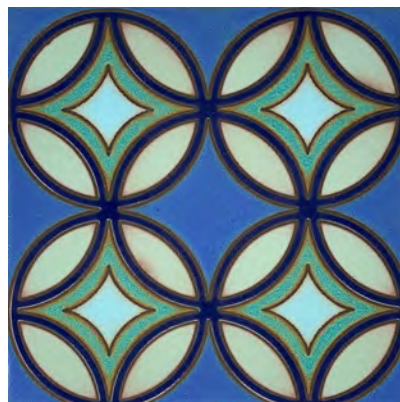

*Please Call to
Check Stock*

MISSION TILE WEST

REVIVAL- MALIBU

IN-STOCK 4X4 & 6X6 DECOS

3-5/8" x 3-5/8" & 6" x 6"

Gothic Circle

Squash Flower

Fancy Flower- White

Squash Flower- White

Fancy Flower- Black

Infinite Circles

*CUSTOMER SIZES AND COLORWAYS AVAILABLE WITH EXTENDED LEAD TIME

VENDOR #121